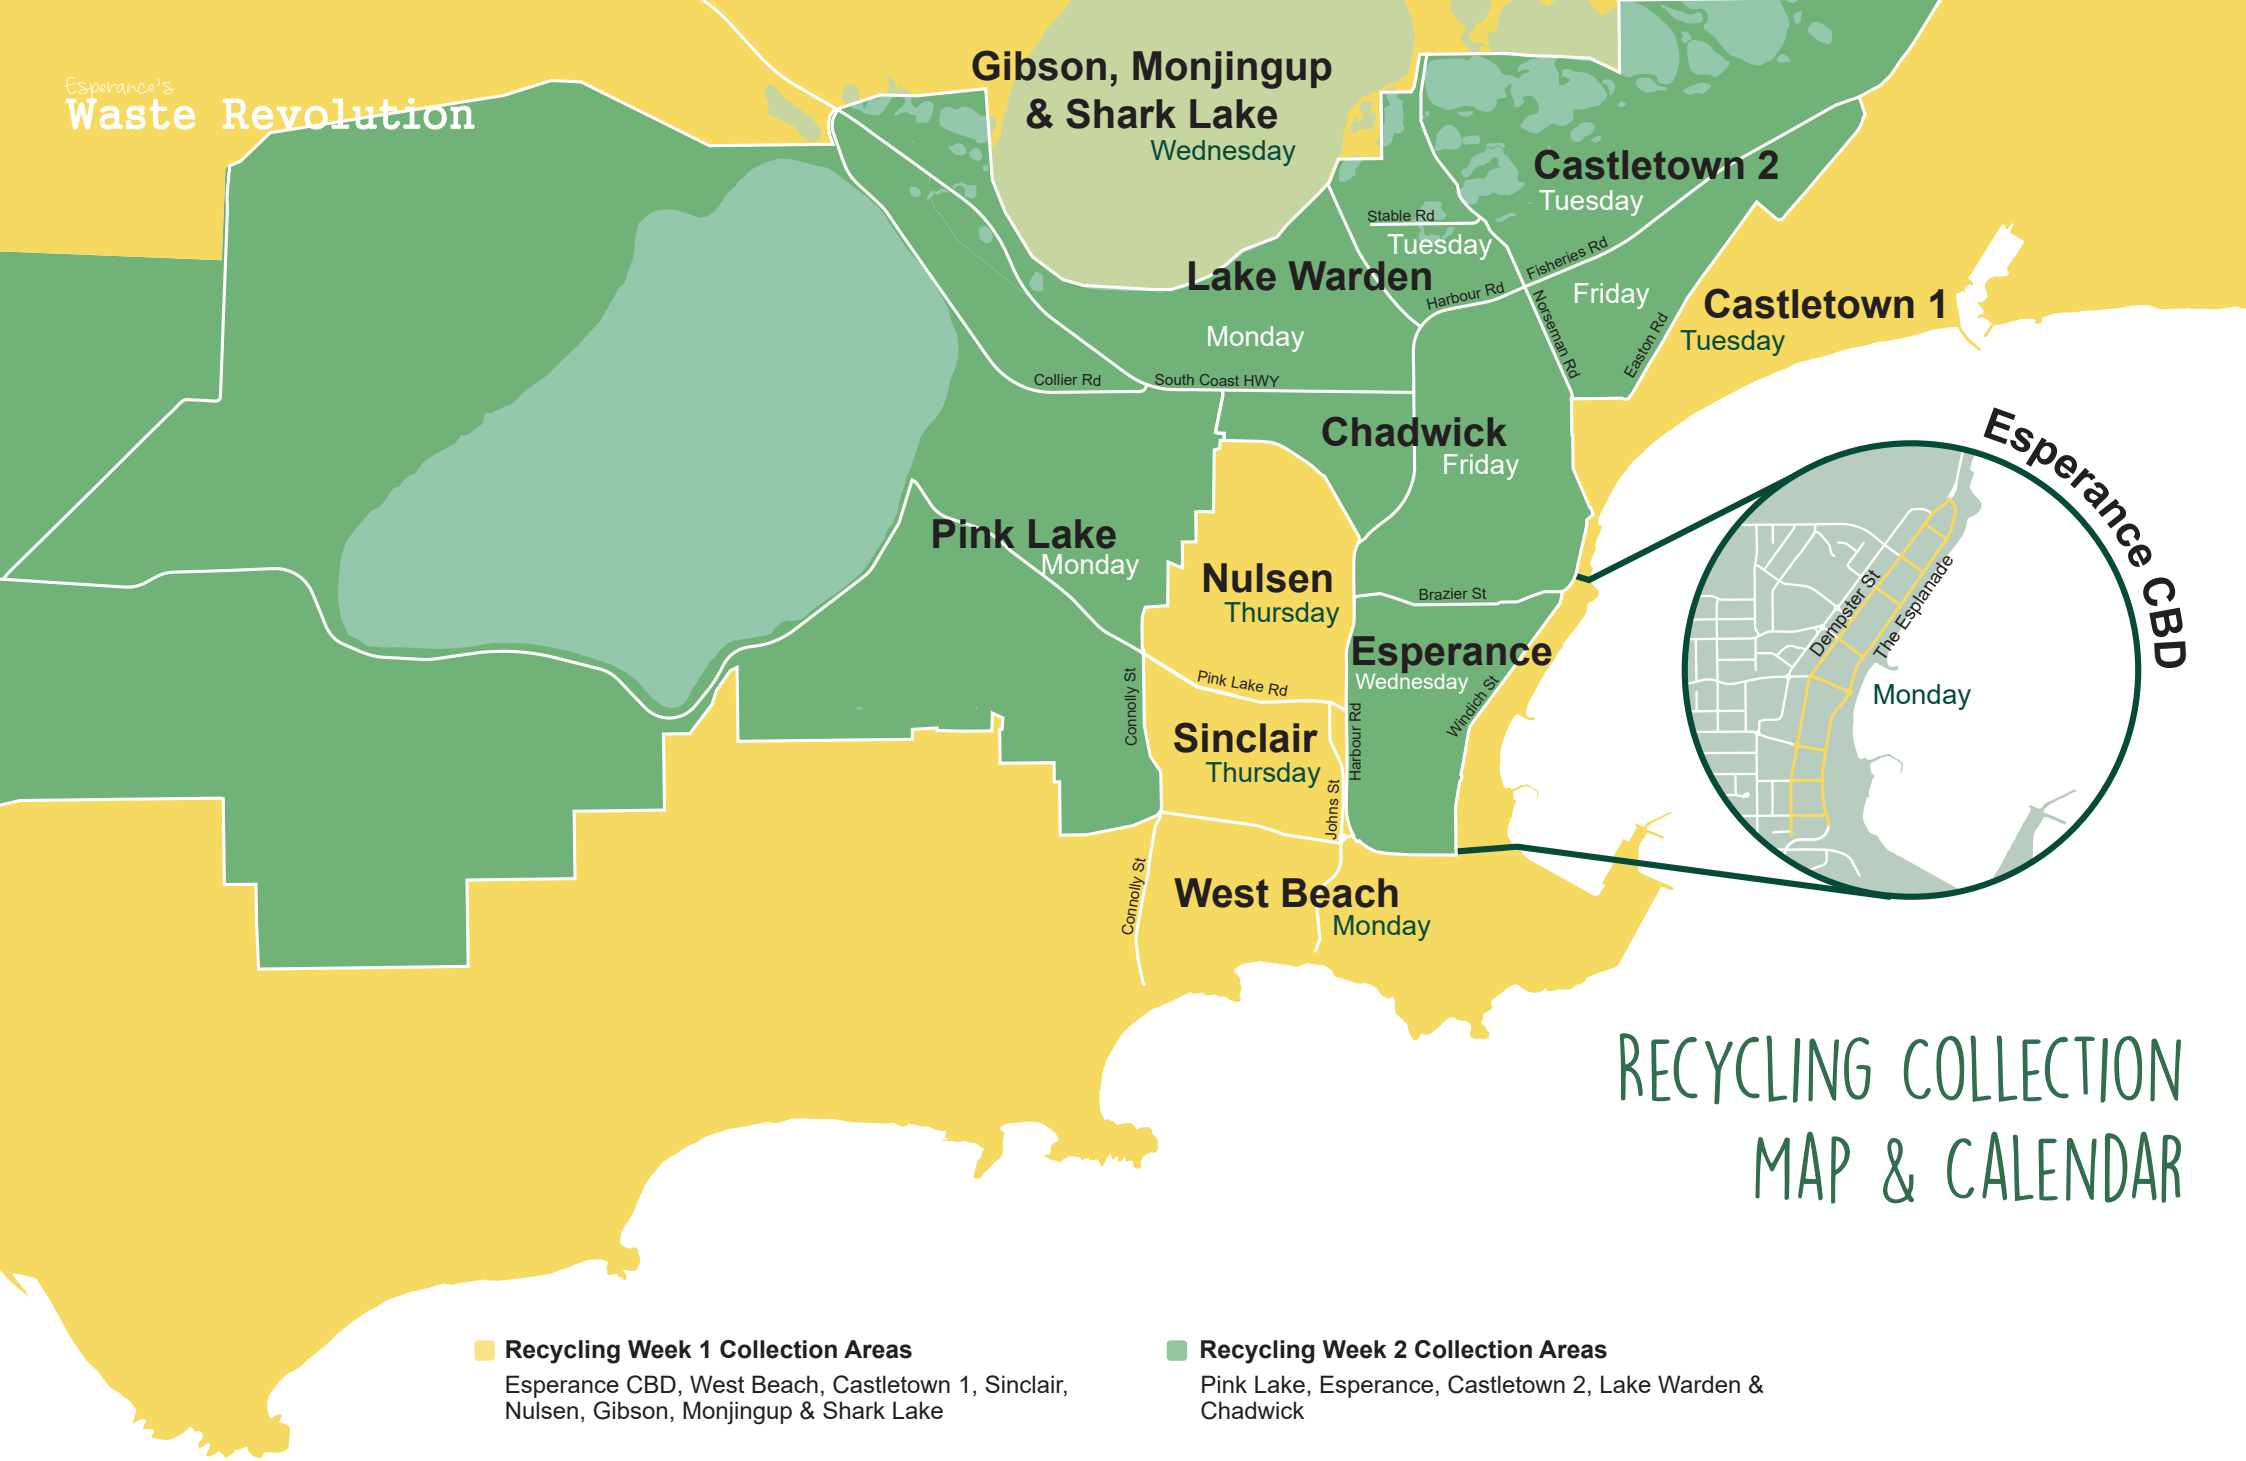

Recycling Week 1 Collection Areas

Esperance CBD, West Beach, Castletown 1, Sinclair, Nulsen, Gibson, Monjingup & Shark Lake

Recycling Week 2 Collection Areas

Pink Lake, Esperance, Castletown 2, Chadwick & Lake Warden