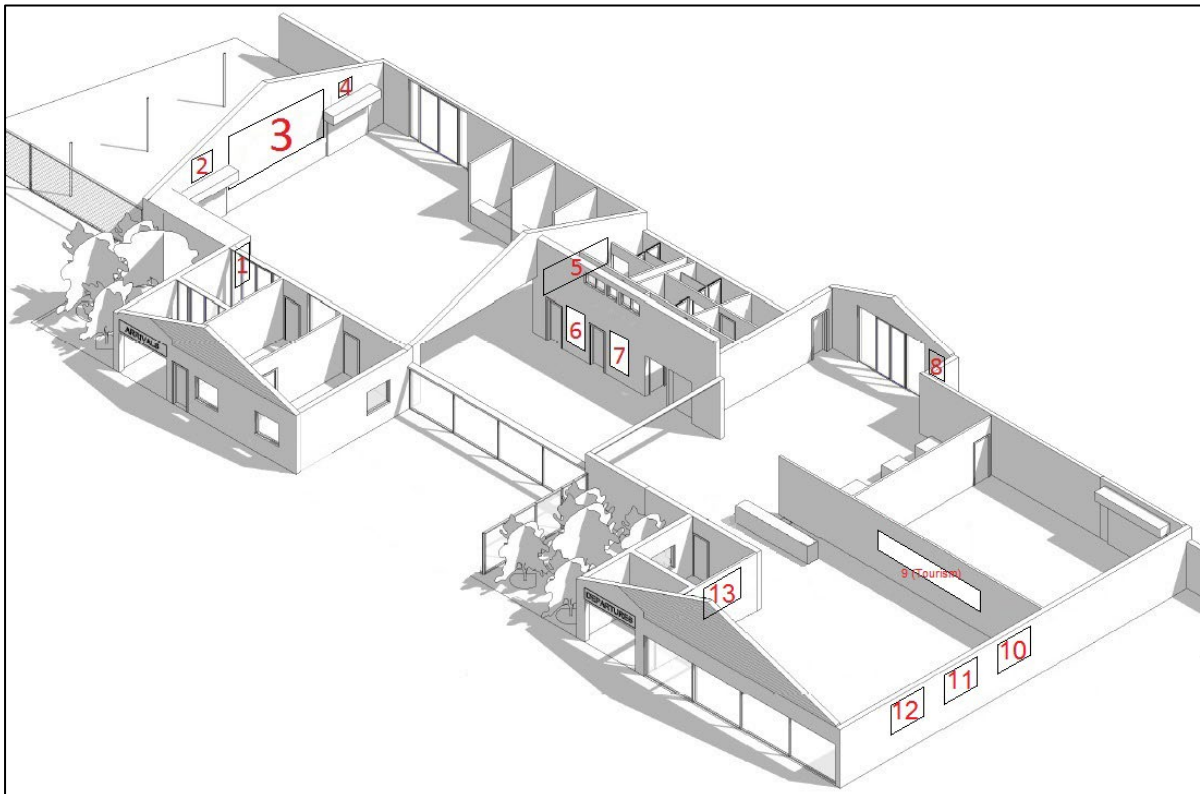

3.3m² 1100 x 3000mm @ \$957 incl. GST per year*

Location 1, 10, 11, 12 & 13 Sign Dimensions

2.2m² 1100 x 2000mm @ \$638 incl. GST per year*

Note A0 signs are only available in portrait form.

**Fees are in line with the Shire of Esperance Fees & Charges guide and are subject to change annually.*