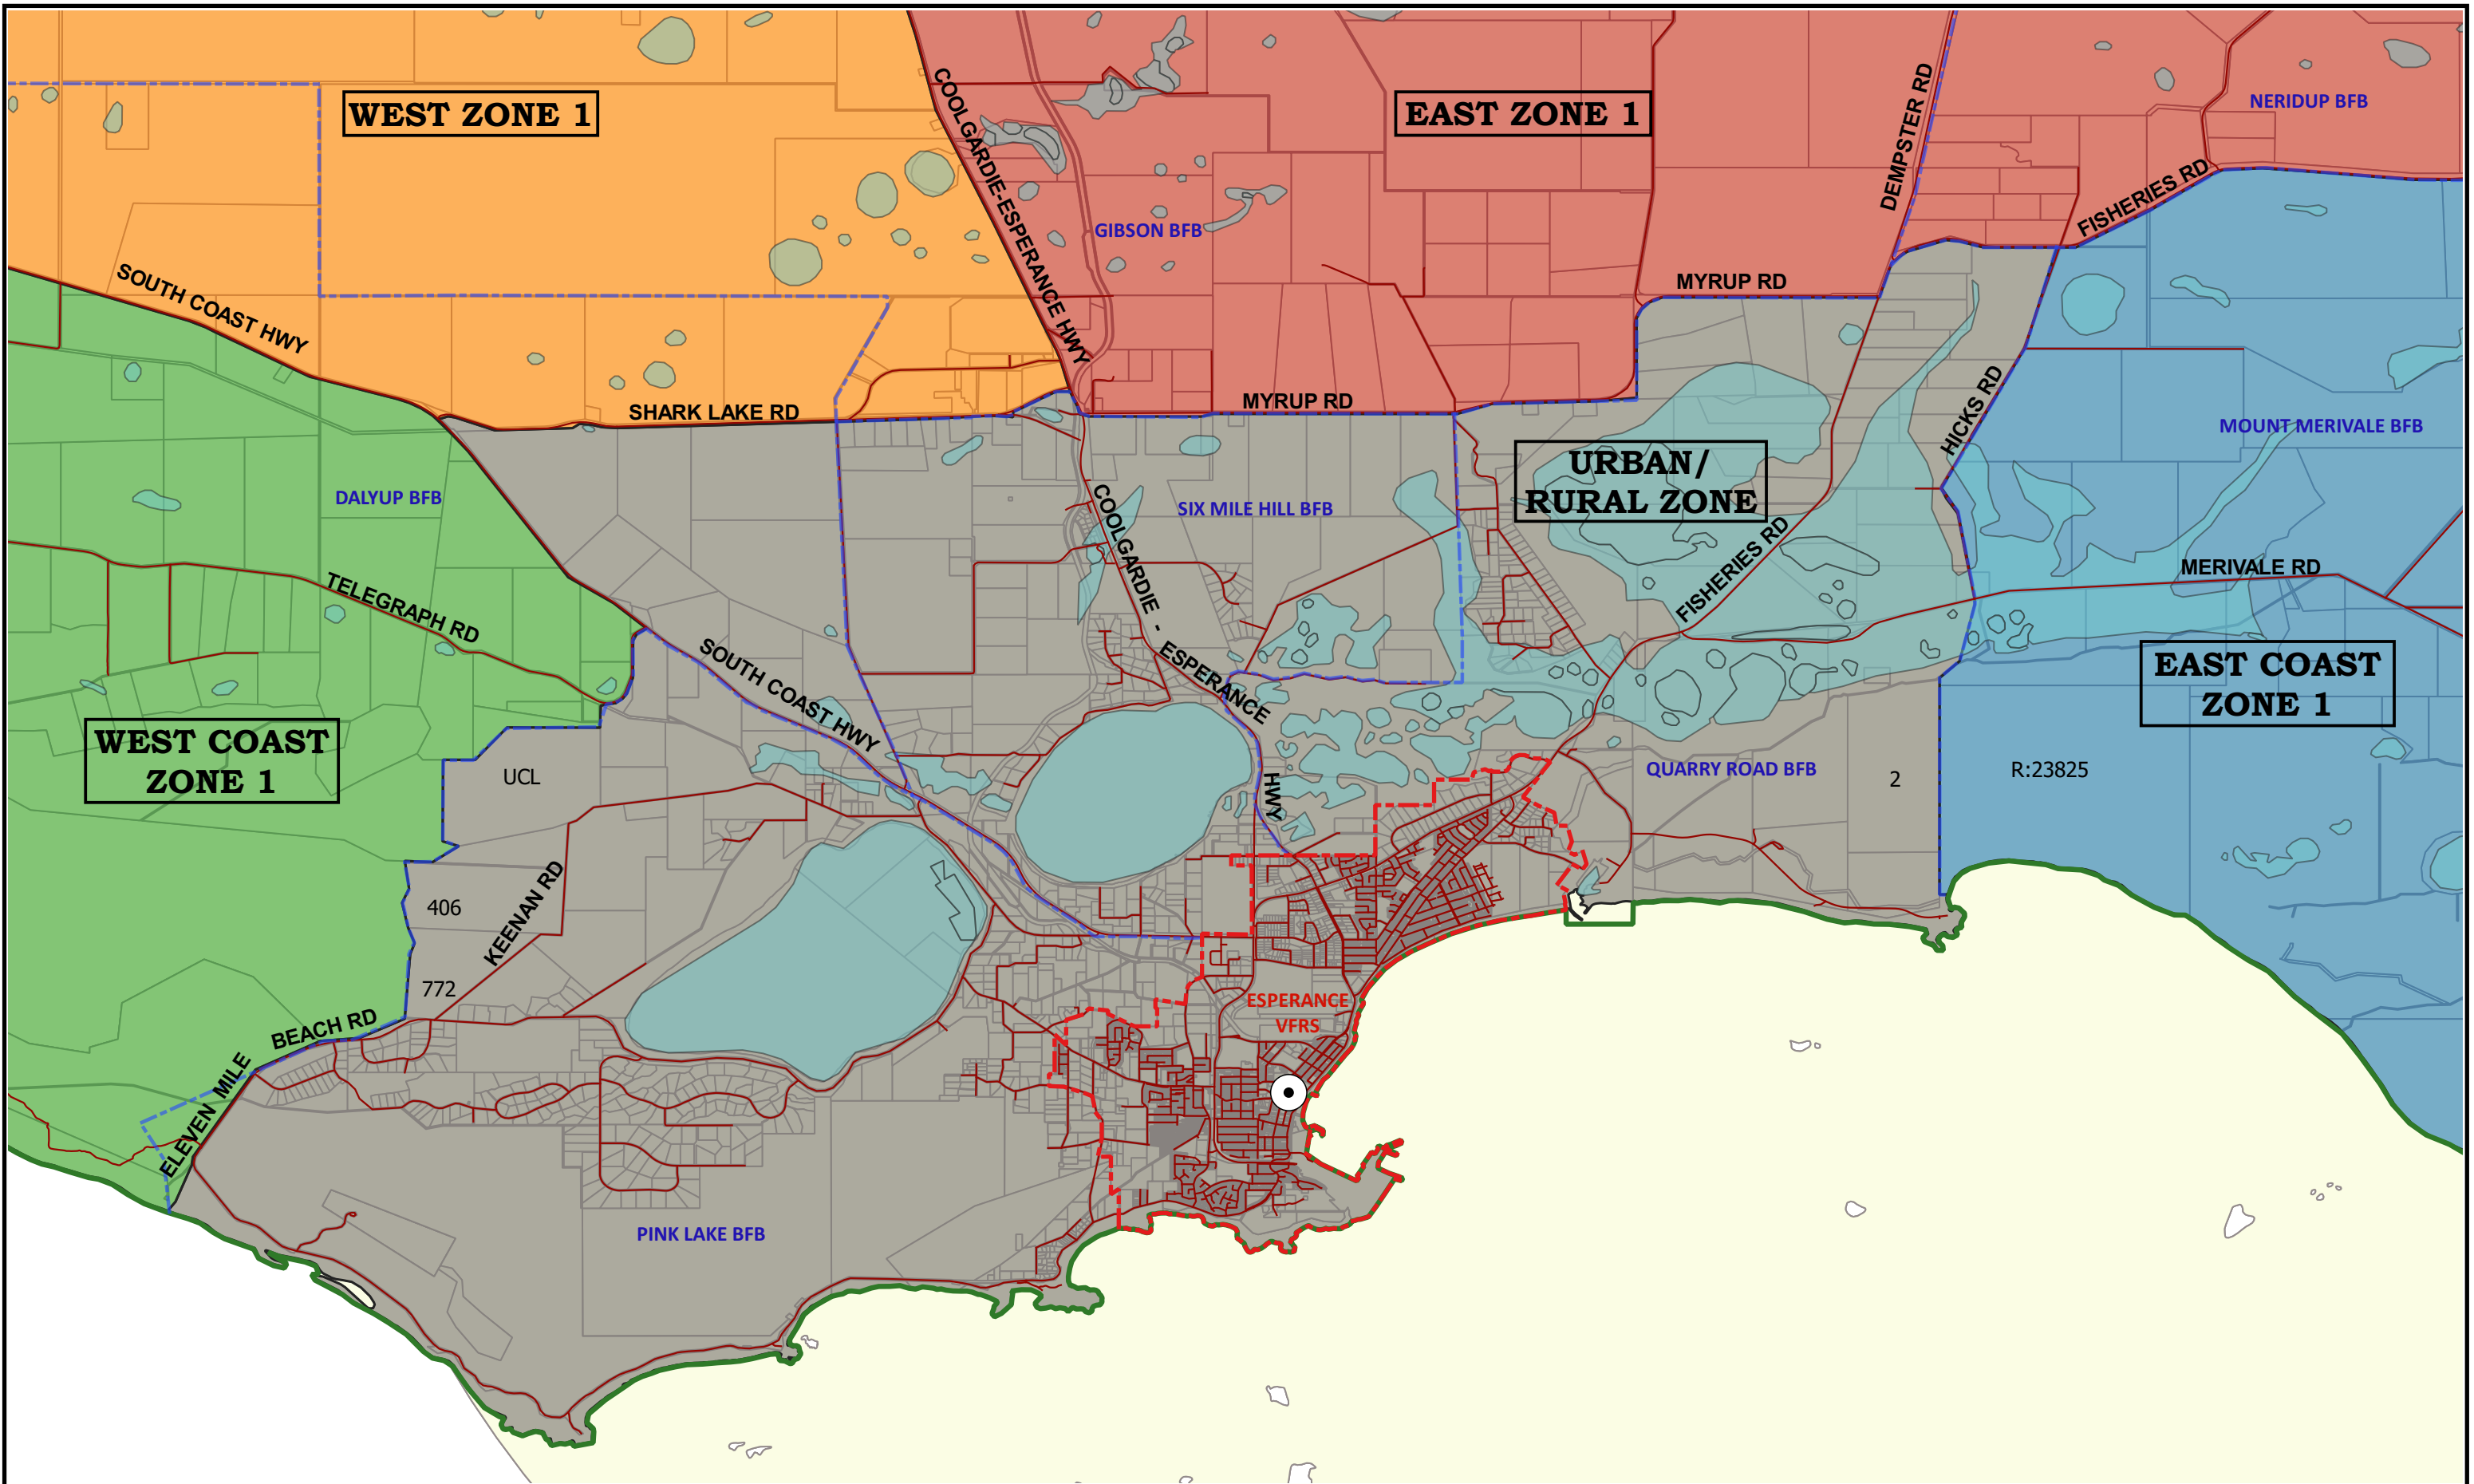

TYPE: CROWN PURPOSE: STATUTORY

PLAN OF

SHIRE OF ESPERANCE
FIRE ZONE BOUNDARIES
WESTERN AUSTRALIA

0 25,000 50,000 75,000 m

SCALE - 1 : 710,000

LANDGATE FILE:	
LOGGED:	TYPE OF VALIDATION:
DATE :	Certified Correct:
FEE PAID :
ASSESS No. : N/A	Lead Consultant Boundary Definition

LEGEND:	
	BUSHFIRE BRIGADE BOUNDARY
	ESPERANCE ESL4 GAZETTED FIRE DISTRICT
	FIRE ZONE BOUNDARY
	SHIRE OF ESPERANCE BOUNDARY
	TOWNSITES

This map was created and is maintained by the Shire of Esperance, September 2021.

Landgate

DEPOSITED PLAN

DP422827

SHEET 1 OF 2 VERSION 1

TYPE: CROWN PURPOSE: STATUTORY

PLAN OF

SHIRE OF ESPERANCE
FIRE ZONE BOUNDARIES
WESTERN AUSTRALIA

0 2,500 5,000 7,500 m